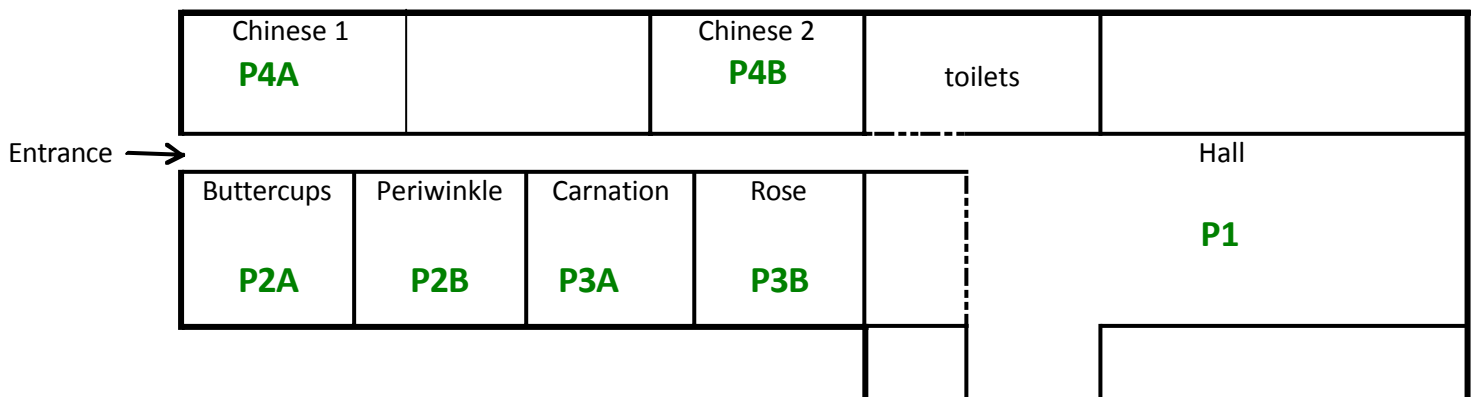

2010 Weekend Catechism Programme

Allocation of Rooms for Sunday (Primary 5 to Sec 3)

Sacred Heart Hall

Ignatius Hall

Kingsmead Hall

*SP1 - Primary Special Preparation Class

Church (Attic Level)

*SP2 - Secondary Special Preparation Class