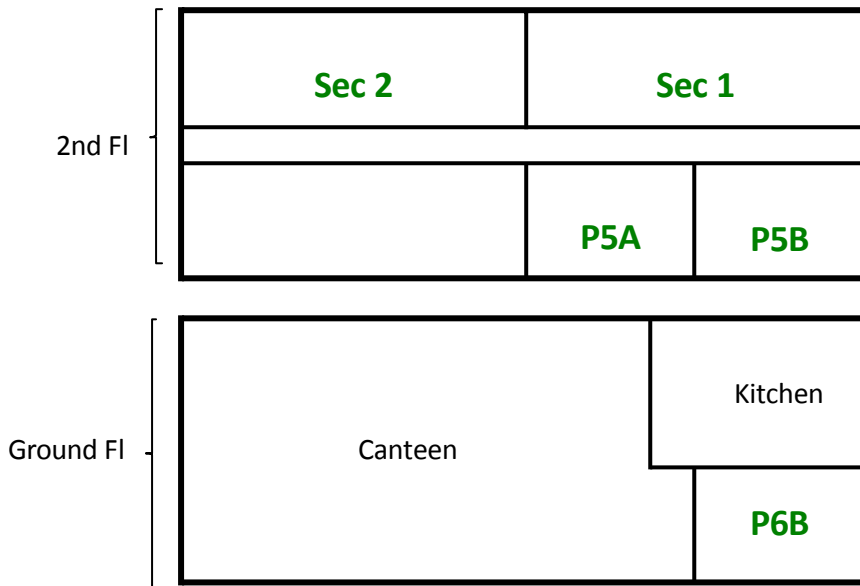

2010 Weekend Catechism Programme

Allocation of Rooms for Saturday (Primary 5 to Sec 3)

Sacred Heart Hall

Ignatius Hall

Kingsmead Hall

Church (Attic Level)

Allocation of Rooms for Saturday (Primary 1 to 4)

@ Maris Stella Kindergarten

2010 Weekend Catechism Programme

Allocation of Rooms for Sunday (Primary 5 to Sec 3)

Sacred Heart Hall

Ignatius Hall

Kingsmead Hall

*SP1 - Primary Special Preparation Class

Church (Attic Level)

*SP2 - Secondary Special Preparation Class