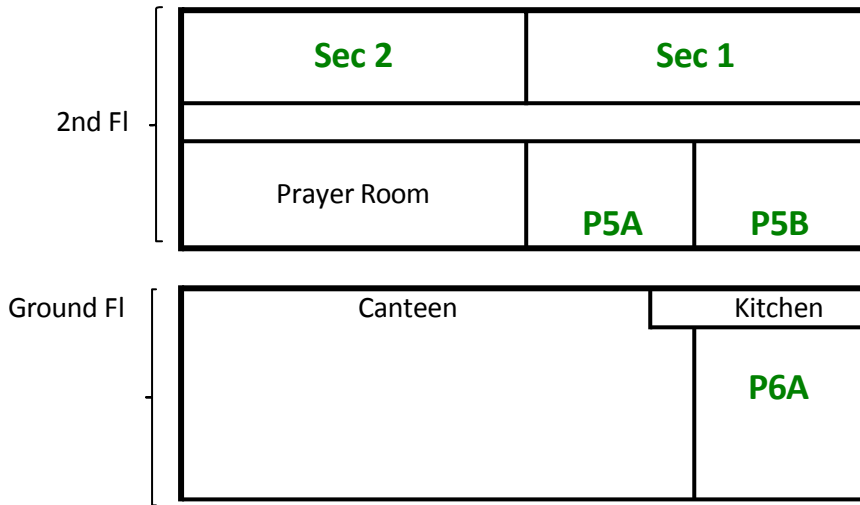

2010 Weekend Catechism Programme

Allocation of Rooms for Saturday (Primary 5 to Sec 3)

Sacred Heart Hall

Ignatius Hall

Kingsmead Hall

Church (Attic Level)

Allocation of Rooms for Saturday (Primary 1 to 4)

@ Maris Stella Kindergarten

2010 Weekend Catechism Programme

Allocation of Rooms for Sunday (Primary 5 to Sec 3)

Sacred Heart Hall

Ignatius Hall

Kingsmead Hall

*SP1 - Primary Special Preparation Class

Church (Attic Level)

*SP2 - Secondary Special Preparation Class