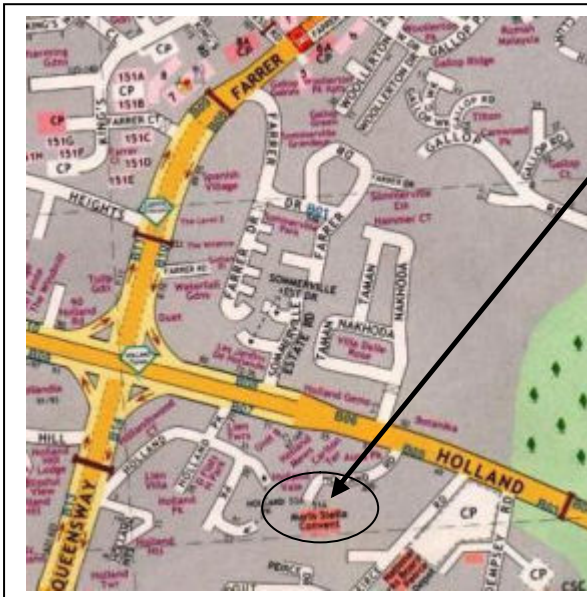

## Weekend Catechism of St Ignatius for 2010

**MARIS STELLA KINDERGARTEN** (Also known as Star of the Sea Kindergarten)

Aerial View of Location of Maris Stella/ Star of the Sea, 49 Holland Rd

View of entrance to Kindergarten when you turn off Holland Road. Please do not use entrance to the FMM retreat house NOR the Kindergarten Exit (which has no-entry signs) which are also along Holland Rd

Porch- drop off point

Left- Parents waiting area

Above- some car park lots & you may use Pierce Rd Car Park

Should you require any further information you could contact the coordinators Lesley Devaser at (81339422) [lessgd@yahoo.com.sg](mailto:lessgd@yahoo.com.sg) or Emily Chiu at [gechiu@singnet.com.sg](mailto:gechiu@singnet.com.sg)